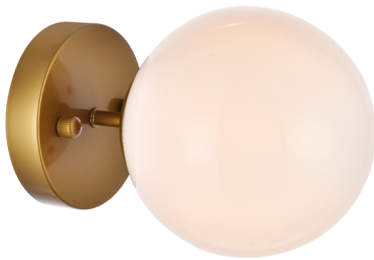

PRODUCT SPECIFICATION SHEET

MIMI COLLECTION

Mimi 1-Light Wall-lamp / Flush-mount Glass Shade

Black
Item No:LD2451BK

Brass
Item No:LD2451BR

Chrome
Item No:LD2451C

Available Finishes

Dimensions

Back plate Size(in)	D4.7"H1"
Chain/Rod Length	N/A
Width	5.9"
Extension	8.3"
Height	5.9"
Maximum Height	N/A

Specifications

Finish	3 Finishes
Material	Iron / Glass
Glass Color	White
Type	Wall lamp / Flush mount
Hanging Device	N/A
Voltage	110-125V
Dimmable	Yes
Warranty	1 Year Limited
Shipment Type	Small Parcel

Bulb / Socket

Socket Type	E26
Number of Lights	1
Wattage/Bulb	40W
Included	No

Installation

Indoor/Outdoor	Indoor
Dry/Wet/Damp	Dry
Weight	1.81 LBS
Wire Length	11"
Safety Rating	ETL Listed