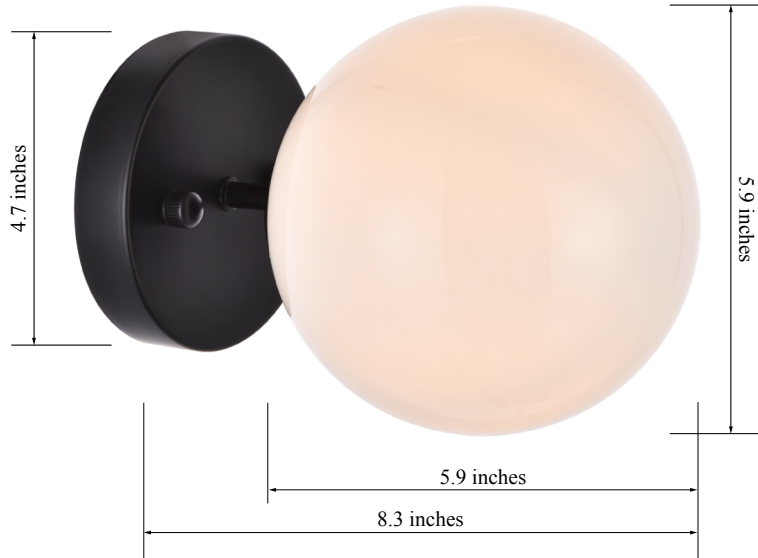

PRODUCT SPECIFICATION SHEET

MIMI COLLECTION

Mimi 1-Light Wall-lamp / Flush-mount Glass Shade

Black
Item No:LD2451BK

Brass
Item No:LD2451BR

Chrome
Item No:LD2451C

Available Finishes

Dimensions

Back plate Size(in)	D4.7"H1"
Chain/Rod Length	N/A
Width	5.9"
Extension	8.3"
Height	5.9"
Maximum Height	N/A

Specifications

Finish	3 Finishes
Material	Iron / Glass
Glass Color	White
Type	Wall lamp / Flush mount
Hanging Device	N/A
Voltage	110-125V
Dimmable	Yes
Warranty	1 Year Limited
Shipment Type	Small Parcel

Bulb / Socket

Socket Type	E26
Number of Lights	1
Wattage/Bulb	40W
Included	No

Installation

Indoor/Outdoor	Indoor
Dry/Wet/Damp	Dry
Weight	1.81 LBS
Wire Length	11"
Safety Rating	ETL Listed