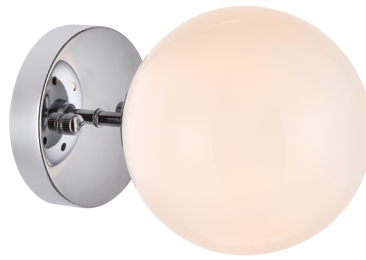

PRODUCT SPECIFICATION SHEET

MIMI COLLECTION

Mimi 1-Light Wall-lamp / Flush-mount Glass Shade

Black
Item No:LD2451BK

Brass
Item No:LD2451BR

Chrome
Item No:LD2451C

Available Finishes

Dimensions

Back plate Size(in)	D4.7"H1"
Chain/Rod Length	N/A
Width	5.9"
Extension	8.3"
Height	5.9"
Maximum Height	N/A

Specifications

Finish	3 Finishes
Material	Iron / Glass
Glass Color	White
Type	Wall lamp / Flush mount
Hanging Device	N/A
Voltage	110-125V
Dimmable	Yes
Warranty	1 Year Limited
Shipment Type	Small Parcel

Bulb / Socket

Socket Type	E26
Number of Lights	1
Wattage/Bulb	40W
Included	No

Installation

Indoor/Outdoor	Indoor
Dry/Wet/Damp	Dry
Weight	1.81 LBS
Wire Length	11"
Safety Rating	ETL Listed